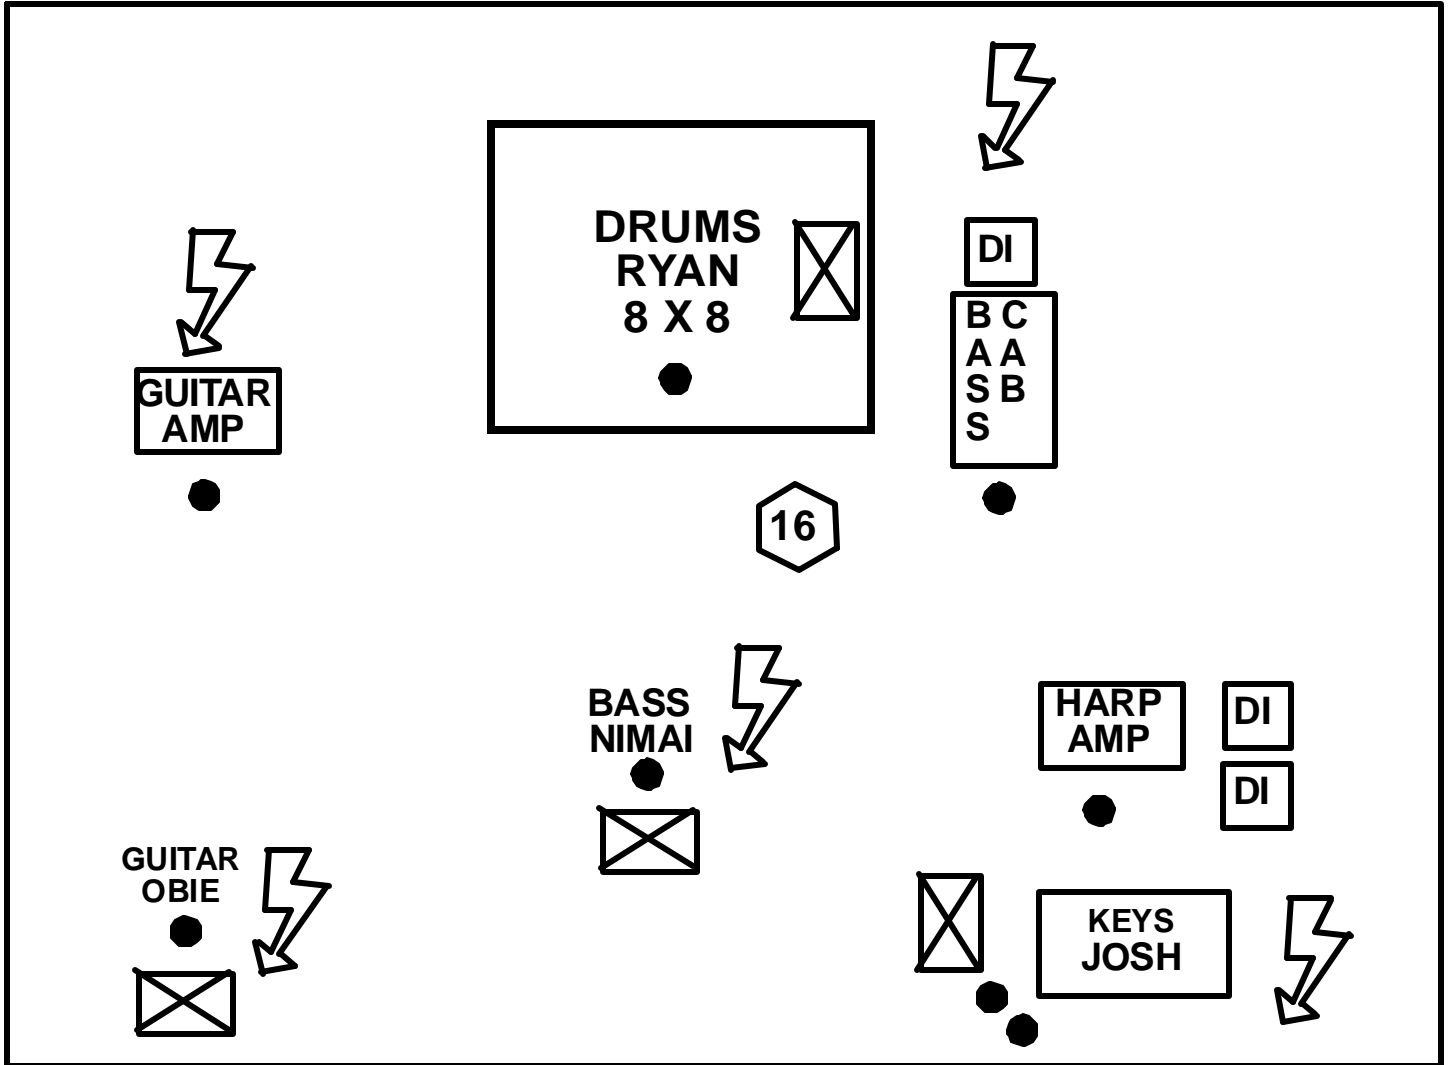

FRAME OF MIND

ERIC SCHOOLEY 303-908-3240
frameofmindlive@aol.com

FOH #	INSTURMENT	DEVICE
1	KICK	D112
2	OVERHEAD	CONDS.
3	BASS	D.I.
4	KEYS L	D.I.
5	KEYS R	D.I.
6	HARP AMP	SM57
7	WOODWINDS	CONDS.
8	GUITAR	SM57
9	JOSH VOX	SM58
10	NIMAI VOX	SM58
11	OBIE VOX	SM58
12	RYAN VOX	SM58
13	PERCUSSION	SM57
14	CD / TALKBACK	N/A

= 120v AC

= MIC

= DI BOX

= WEDGE MIX

= SUBSNAKE